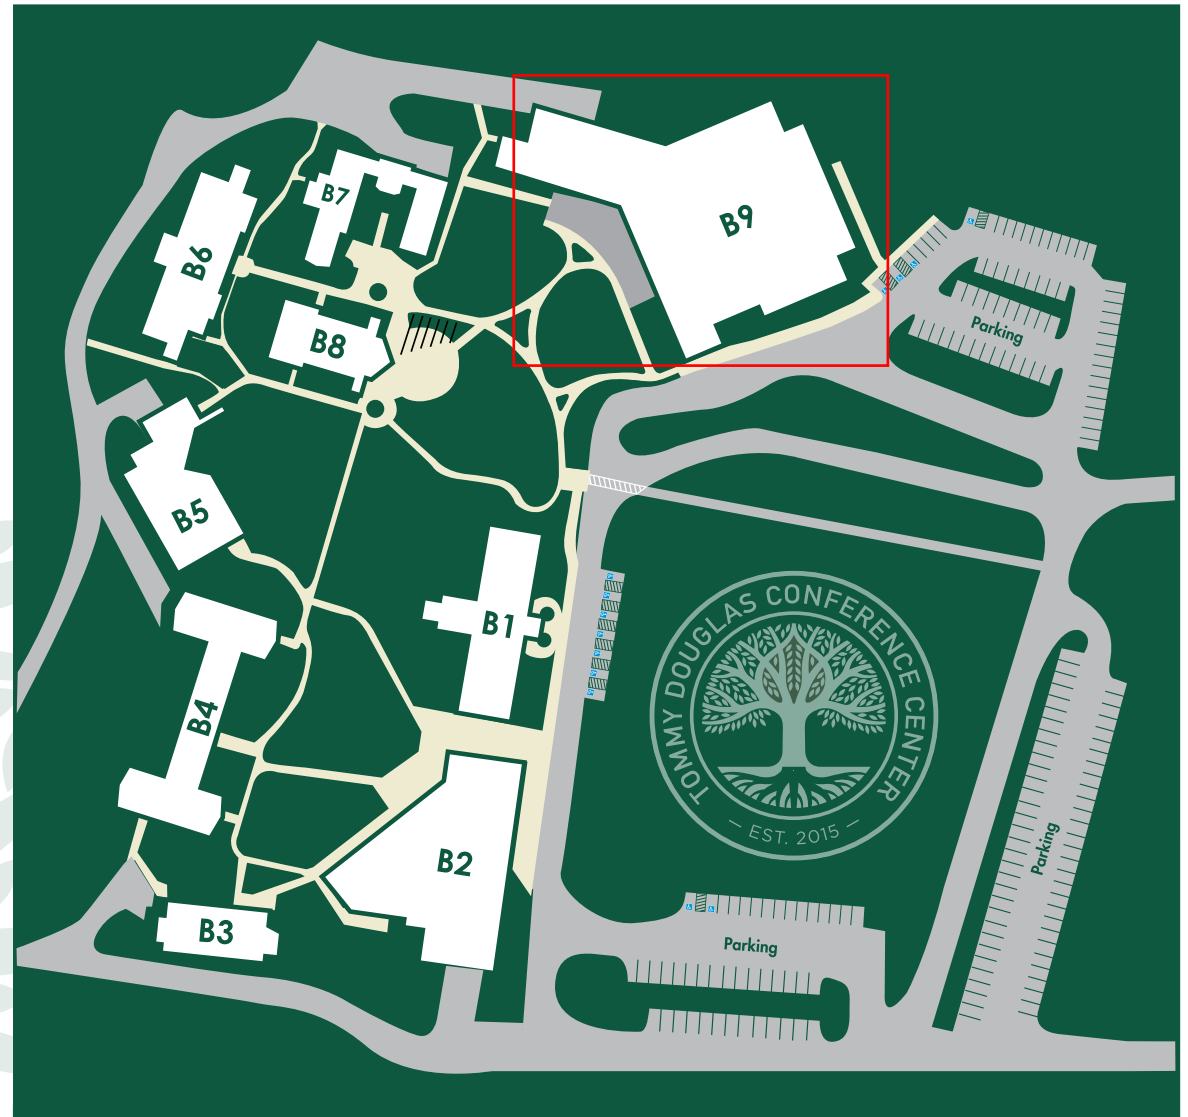

TOMMY DOUGLAS CONFERENCE CENTER CAMPUS MAP

www.tommydouglascenter.com

10000 New Hampshire Avenue
Silver Spring, MD 20903
240.645.4000

CAMPUS LOCATION KEY

- B1** Offices
- B2** Offices
- B3** Guest Rooms
- B4** Guest Rooms, Fitness Center, Lounge and Recreation Room
- B5** Guest Rooms
- B6** Guest Rooms
- B7** Offices
- B8** Auditorium
- B9** Conference Center, Dining Room and Business Center

Interstate 495 (Capital Beltway)

New Hampshire Avenue

For more information on planning a meeting, please visit www.tommydouglascenter.com

TOMMY DOUGLAS CONFERENCE CENTER MEETING SPACE

BUILDING 9 - FIRST FLOOR

TOMMY DOUGLAS CONFERENCE CENTER MEETING SPACE

BUILDING 9 - SECOND FLOOR