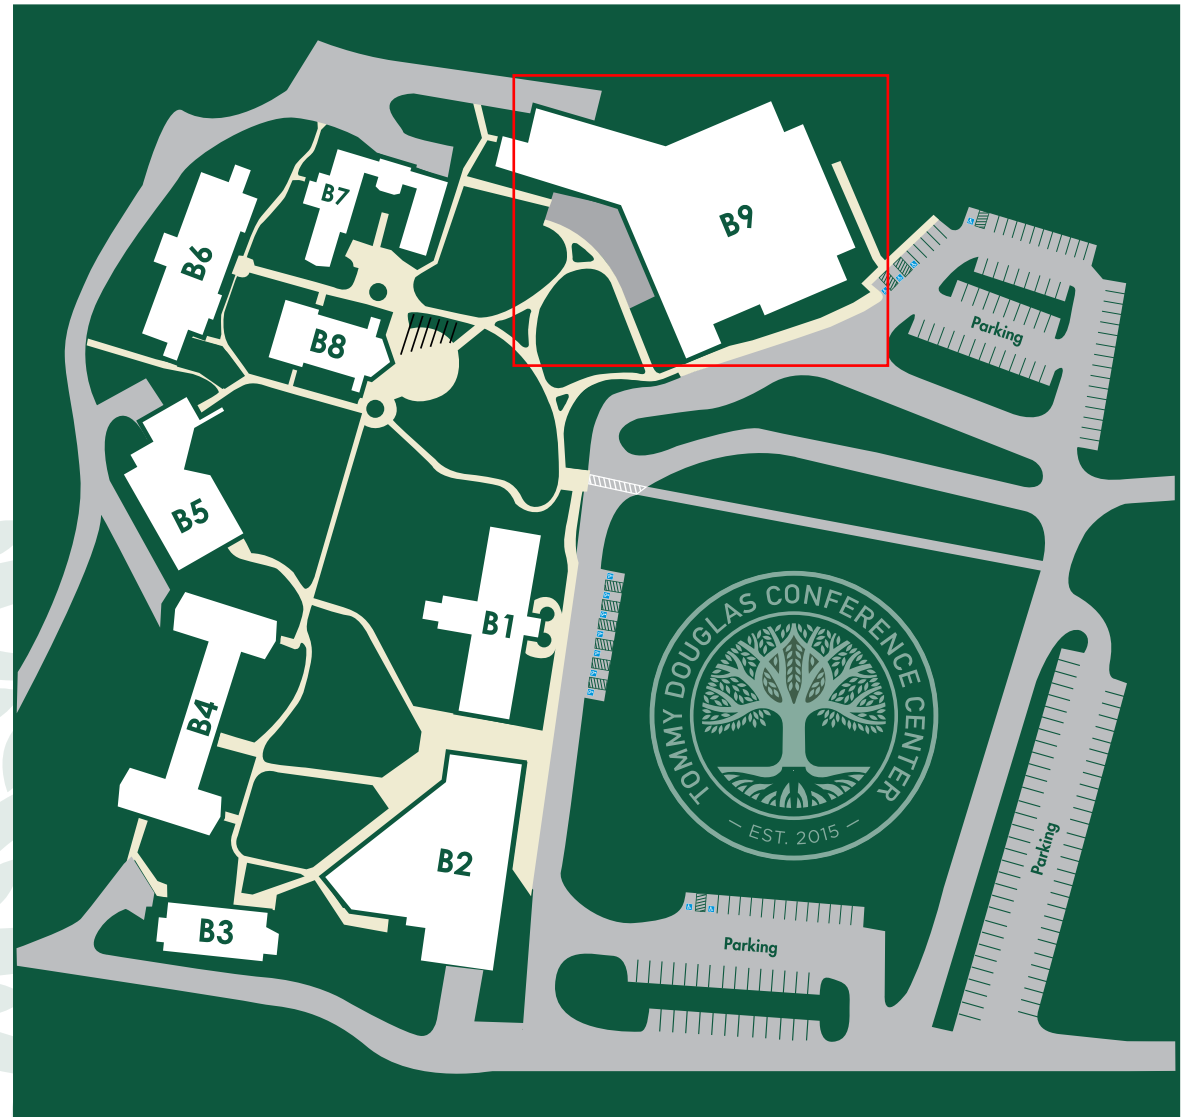

# TOMMY DOUGLAS CONFERENCE CENTER CAMPUS MAP

[www.tommydouglascenter.com](http://www.tommydouglascenter.com)

10000 New Hampshire Avenue  
Silver Spring, MD 20903  
240.645.4000

## CAMPUS LOCATION KEY

- B1** Offices
- B2** Offices
- B3** Guest Rooms
- B4** Guest Rooms, Fitness Center, Lounge and Recreation Room
- B5** Guest Rooms
- B6** Guest Rooms
- B7** Offices
- B8** Auditorium
- B9** Conference Center, Dining Room and Business Center

# TOMMY DOUGLAS CONFERENCE CENTER MEETING SPACE