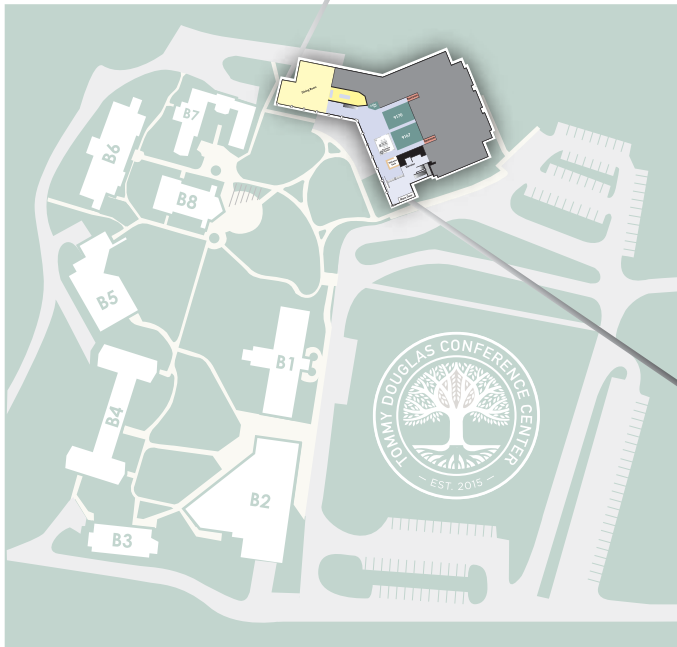

TOMMY DOUGLAS CONFERENCE CENTER CAMPUS MAP

www.tommydouglascenter.com

10000 New Hampshire Avenue
Silver Spring, MD 20903
240.645.4000

CAMPUS LOCATION KEY

- B1** Offices
- B2** Offices
- B3** Guest Rooms
- B4** Guest Rooms, Fitness Center, Lounge and Recreation Room
- B5** Guest Rooms
- B6** Guest Rooms
- B7** Offices
- B8** Auditorium
- B9** Conference Center, Dining Room and Business Center

Interstate 495 (Capital Beltway)

New Hampshire Avenue

For more information on planning a meeting, please visit www.tommydouglascenter.com

TOMMY DOUGLAS CONFERENCE CENTER MEETING SPACE

BUILDING 9 - FIRST FLOOR

TOMMY DOUGLAS CONFERENCE CENTER MEETING SPACE

BUILDING 9 - SECOND FLOOR